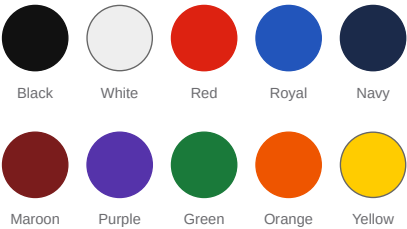

ALL COLORWAYS

10 colors · Laser etching on all

Black

White

Red

Royal

Navy

Maroon

Purple

Green

Orange

Yellow

MODEL LCM2xx

20oz Polar Mug

DECORATION OPTIONS

✦ Laser Etching (All Colorways)

AVAILABLE COLORWAYS

10 Colors Available

ALL COLORWAYS

10 colors · Laser etching on all

Black

White

Red

Royal

Navy

Maroon

Purple

Green

Orange

Yellow

• FULL COLOR

LASER