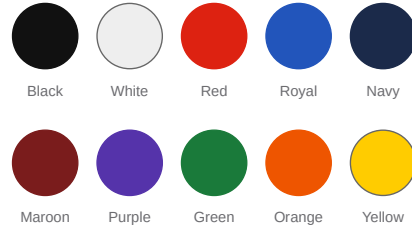

AVAILABLE COLORWAYS

10 Colors Available