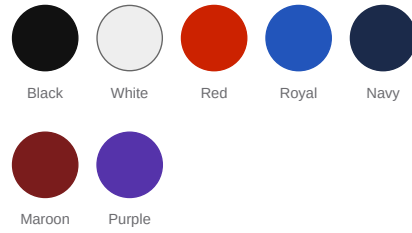

MODEL LTM71xx

10oz Polar Tumbler

DECORATION OPTIONS

✦ Laser Etching (All Colorways)

AVAILABLE COLORWAYS

7 Colors Available

ALL COLORWAYS

7 colors · Laser etching on all

Black

White

Red

Royal

Navy

Maroon

Purple

• FULL COLOR

AVAILABLE COLORWAYS

10 Colors Available

Black White Red Royal Navy

Maroon Purple Green Orange Yellow

ALL COLORWAYS

10 colors · Laser etching on all · Full color print available

Black

White

Red

Royal

Navy

Maroon

Purple

Green

Orange

Yellow