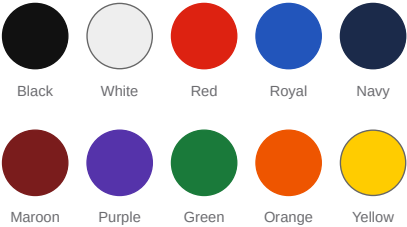

10 colors · Laser etching on all · Full color print available

Black

White

Red

Royal

Navy

Maroon

Purple

Black

White

Red

Royal

Navy

Maroon

Purple

Green

Orange

Yellow

MODEL LCM1xx

15oz Polar Mug

DECORATION OPTIONS

✦ Laser Etching (All Colorways)

AVAILABLE COLORWAYS

10 Colors Available

ALL COLORWAYS

10 colors · Laser etching on all

Black

White

Red

Royal

Navy

Maroon